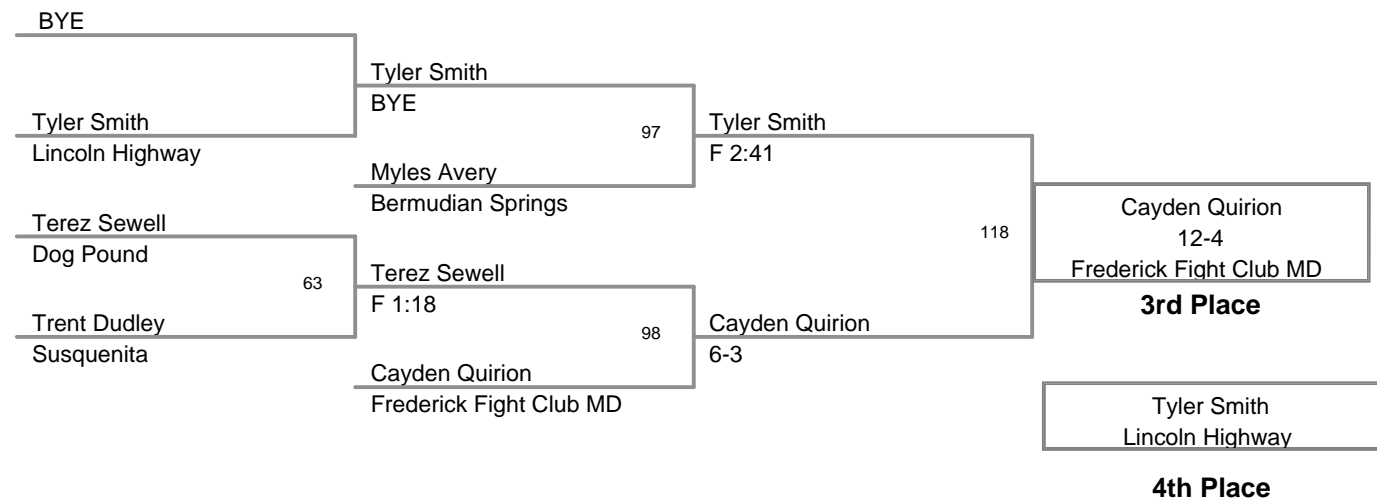

Mid Penn Scholarship AM
Division II

52 Lbs

Mid Penn Scholarship AM
Division II

59 Lbs

Mid Penn Scholarship AM
Division II

62 Lbs

Mid Penn Scholarship AM
Division II

66 Lbs

Mid Penn Scholarship AM
Division II

75 Lbs

Mid Penn Scholarship AM
Division II

85 Lbs