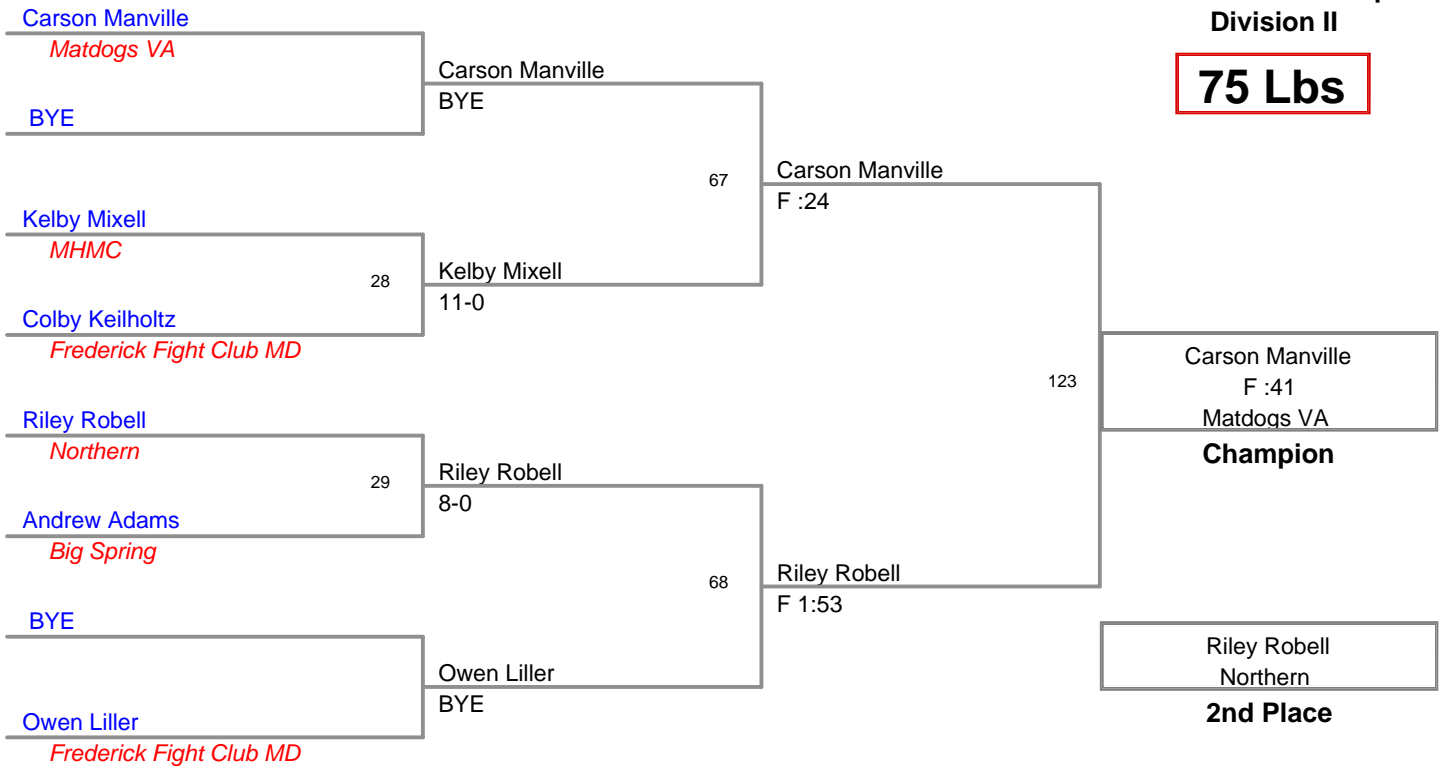

Mid Penn Scholarship AM
Division II

52 Lbs

Mid Penn Scholarship AM
Division II

59 Lbs

Mid Penn Scholarship AM
Division II

62 Lbs

Mid Penn Scholarship AM
Division II

66 Lbs

Mid Penn Scholarship AM
Division II

75 Lbs

Mid Penn Scholarship AM
Division II

85 Lbs