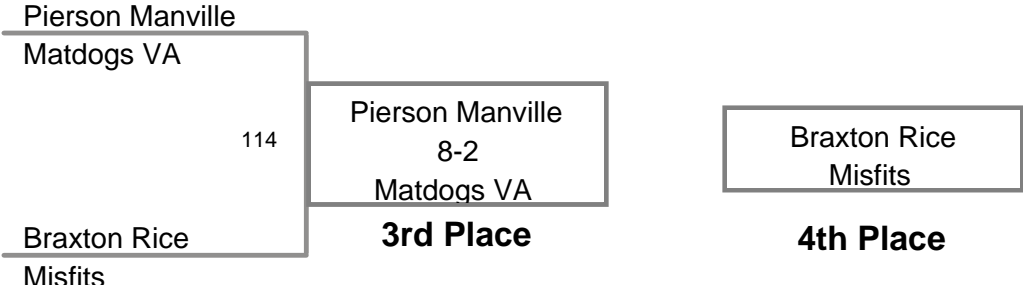

Mid Penn Scholarship AM
Division II

52 Lbs

Mid Penn Scholarship AM
Division II

59 Lbs

Mid Penn Scholarship AM
Division II

62 Lbs

Mid Penn Scholarship AM
Division II

66 Lbs