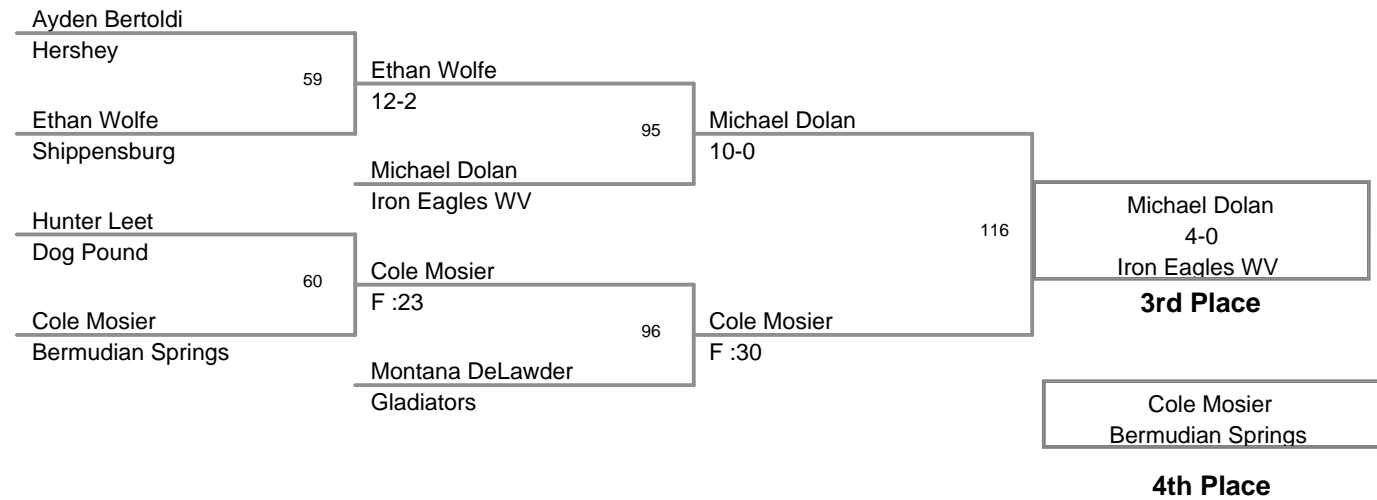

Mid Penn Scholarship AM
Division II

52 Lbs

Mid Penn Scholarship AM
Division II

59 Lbs

Mid Penn Scholarship AM
Division II

62 Lbs

Mid Penn Scholarship AM
Division II

66 Lbs

Mid Penn Scholarship AM
Division II

75 Lbs

Mid Penn Scholarship AM
Division II

85 Lbs