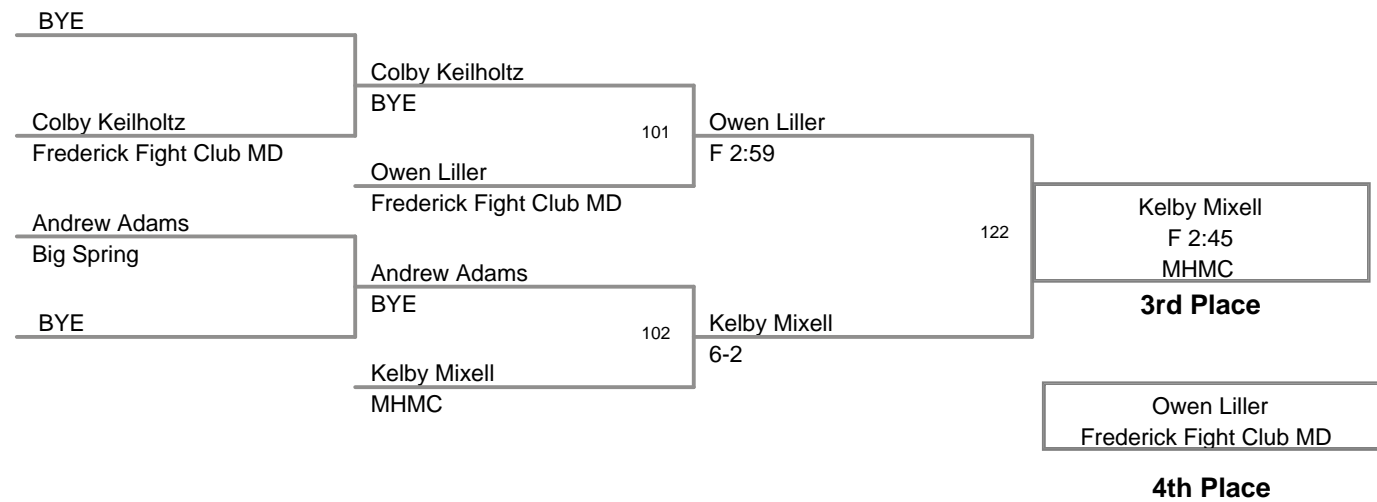

Mid Penn Scholarship AM
Division II

52 Lbs

Mid Penn Scholarship AM
Division II

59 Lbs

Mid Penn Scholarship AM
Division II

62 Lbs

Mid Penn Scholarship AM
Division II

66 Lbs

Mid Penn Scholarship AM
Division II

75 Lbs

Mid Penn Scholarship AM
Division II

85 Lbs