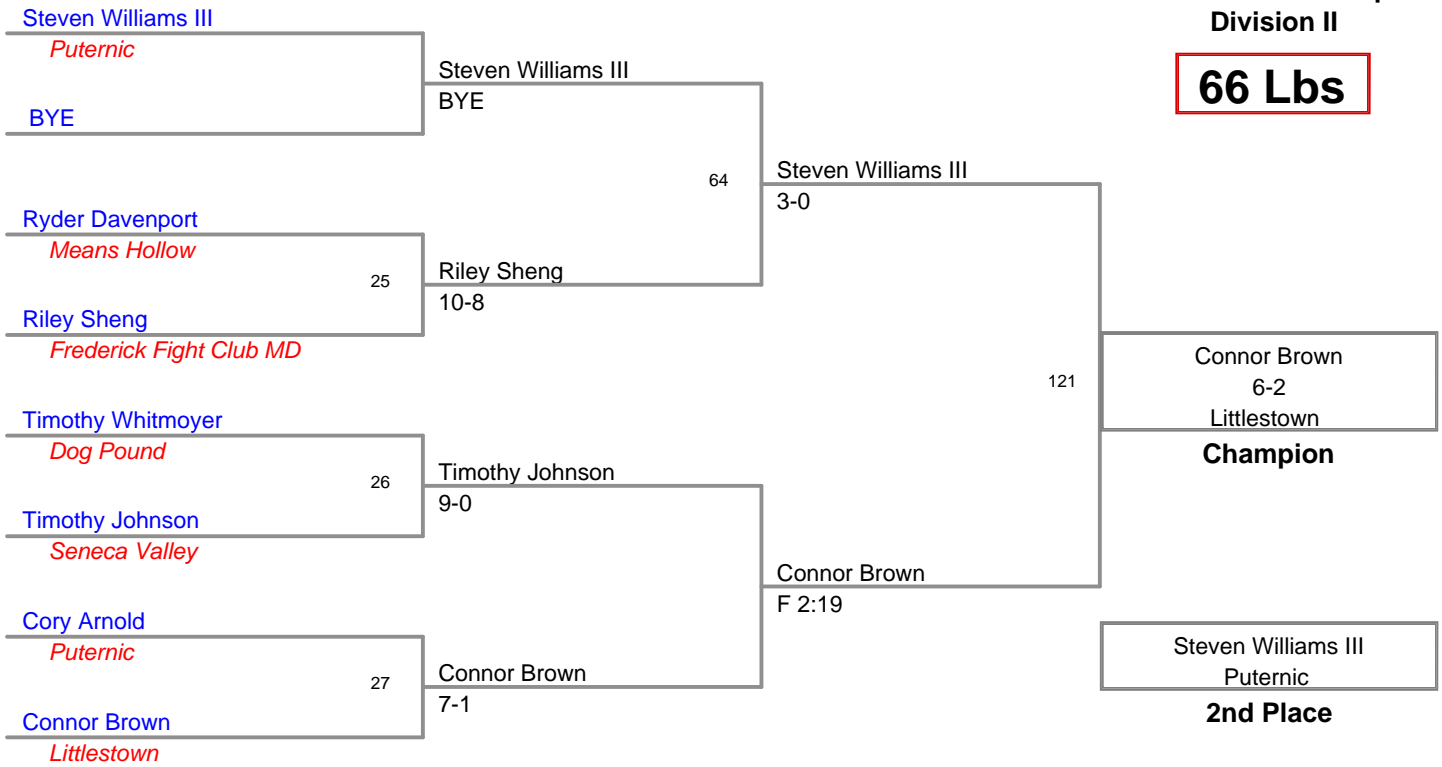

Mid Penn Scholarship AM
Division II

52 Lbs

Mid Penn Scholarship AM
Division II

59 Lbs

Mid Penn Scholarship AM
Division II

62 Lbs

Mid Penn Scholarship AM
Division II

66 Lbs

Mid Penn Scholarship AM
Division II

75 Lbs

Mid Penn Scholarship AM
Division II

85 Lbs