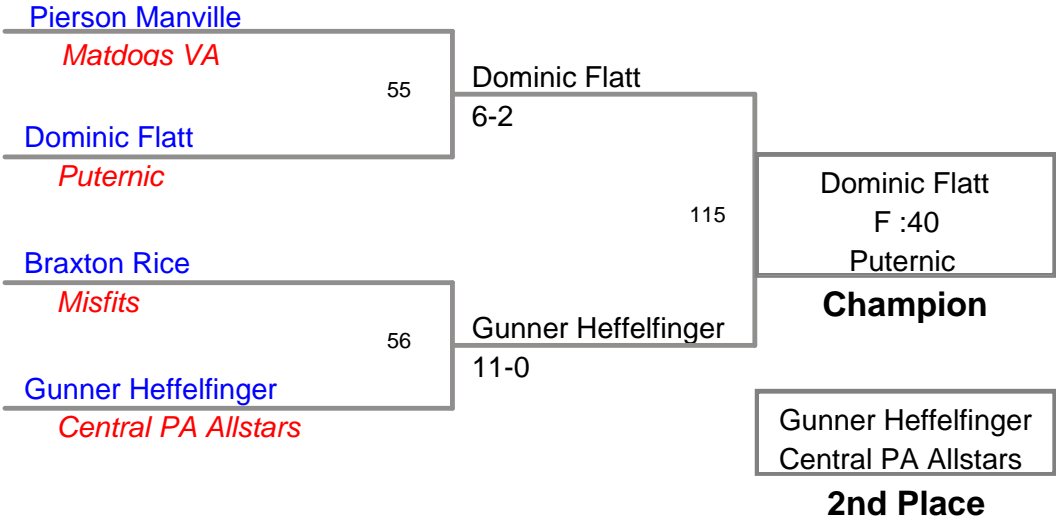

Mid Penn Scholarship AM
Division II

52 Lbs

Mid Penn Scholarship AM
Division II

59 Lbs

Mid Penn Scholarship AM
Division II

62 Lbs

Mid Penn Scholarship AM
Division II

66 Lbs

Mid Penn Scholarship AM
Division II

75 Lbs

Mid Penn Scholarship AM
Division II

85 Lbs