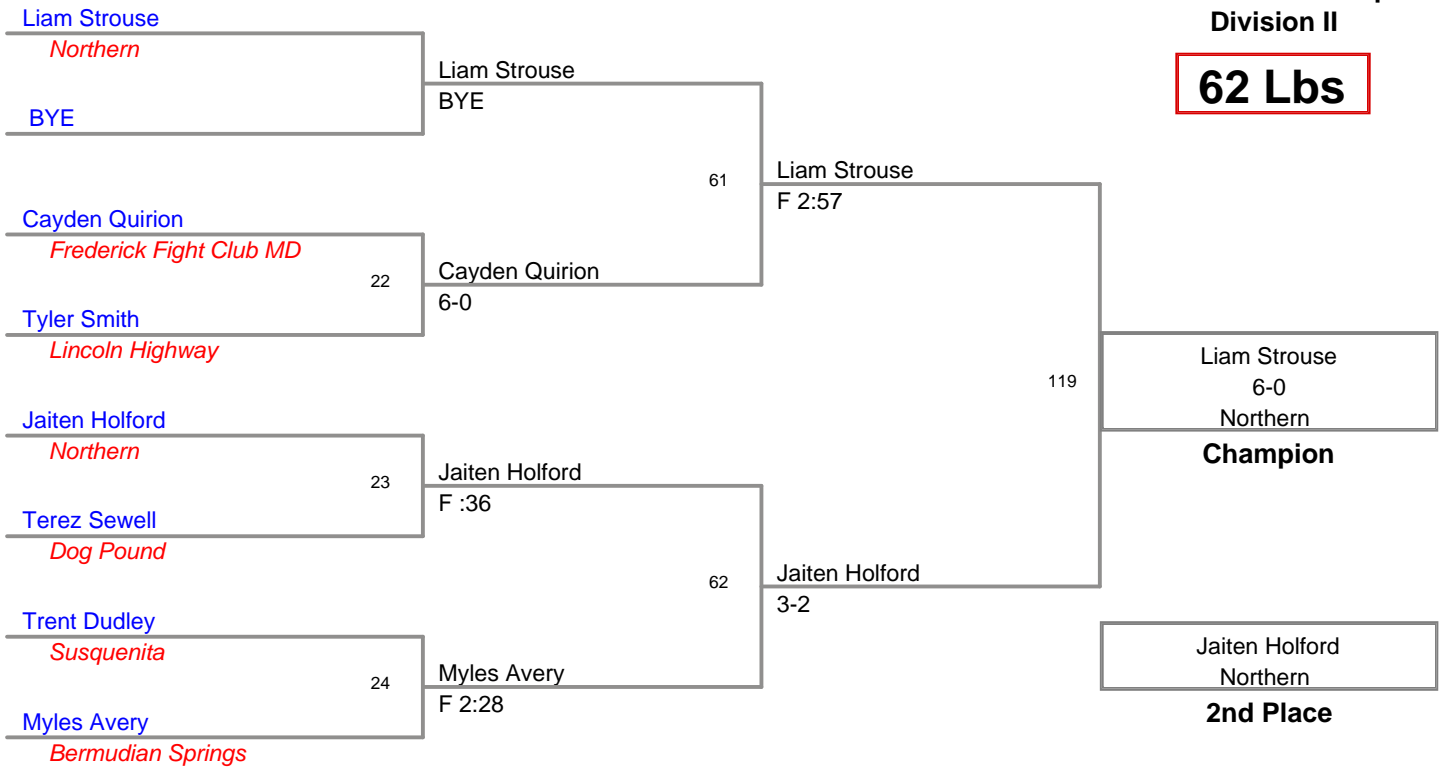

Mid Penn Scholarship AM
Division II

52 Lbs

Mid Penn Scholarship AM
Division II

59 Lbs

Mid Penn Scholarship AM
Division II

62 Lbs

Mid Penn Scholarship AM
Division II

66 Lbs

Mid Penn Scholarship AM
Division II

75 Lbs

Mid Penn Scholarship AM
Division II

85 Lbs