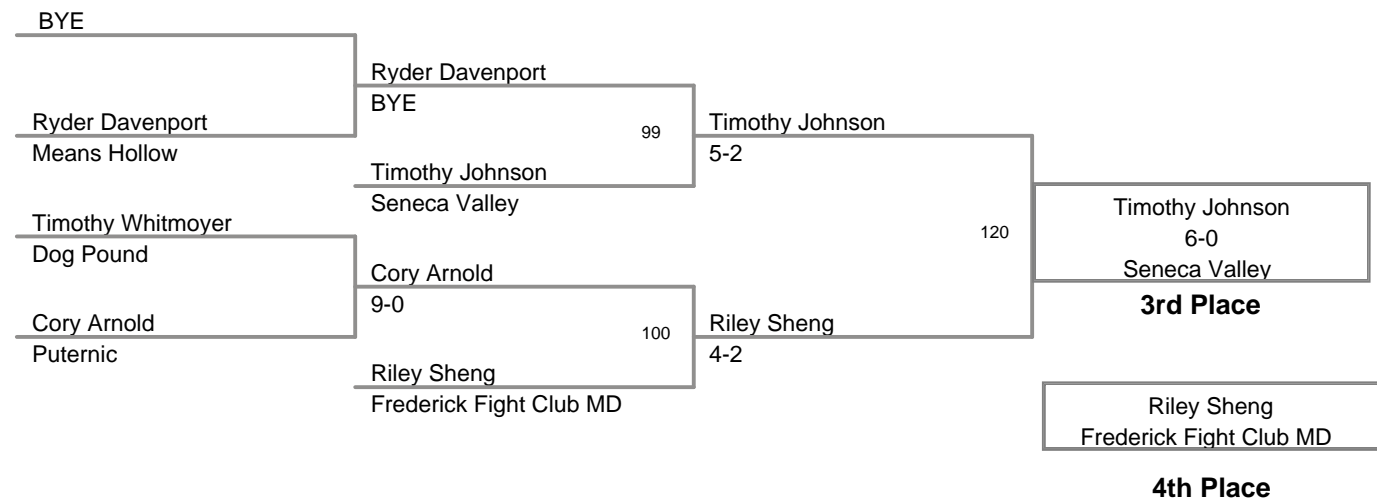

Mid Penn Scholarship AM
Division II

52 Lbs

Mid Penn Scholarship AM
Division II

59 Lbs

Mid Penn Scholarship AM
Division II

62 Lbs

Mid Penn Scholarship AM
Division II

66 Lbs